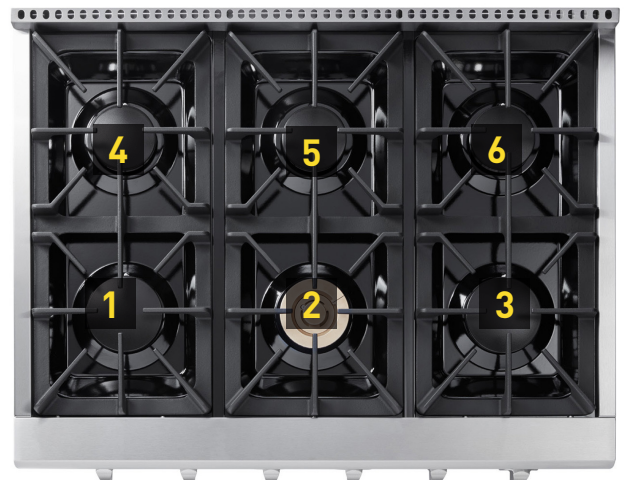

**Product:** 36 Inch Gas Rangetop

**Model Number:** HRT3618U / HRT3618ULP

#### ACCESSORIES (NOT INCLUDED)

Liquid Propane Gas Conversion Kit	LPKHRG3618U
Cast Iron Reversible Griddle	RG1022
Wok Ring	WK01
Cast Iron Range Griddle	RG1032

#### FEATURES & BENEFITS

- + **Six Burners** - From a high-powered 18,000 BTU burner to a steady 650 BTU simmer function, this rangetop provides the power you need for large family meals and the consistent low heat desired for cooking delicate sauces or melting chocolate
- + **LED Lights** - Brilliant blue LED control panel lights add a bold, stylish touch to your professional rangetop and indicate when the burners are on for safer cooking.
- + **Pro-style Knobs** - Die cast metal burner controls provide easy access to precise flame settings.
- + **Continuous Grates** - Heavy-duty continuous cast iron grates allow for easy movement of pans between burners.
- + **Porcelain Spill Tray** - Black porcelain spill tray on cook top provides a professional look and makes cleaning quick and easy.
- + **Automatic Electric Ignition** - Eliminates the need to manually light the burners and saves money by using less gas than a standing pilot range.

#### BURNER PERFORMANCE

Total Burners	6
[1] Front Left Burner	18,000 BTU
[2] Front Middle Burner	15,000 BTU (650 BTU Simmer)
[3] Front Right Burner	18,000 BTU
[4] Rear Left Burner	12,000 BTU
[5] Rear Middle Burner	12,000 BTU
[6] Rear Right Burner	12,000 BTU