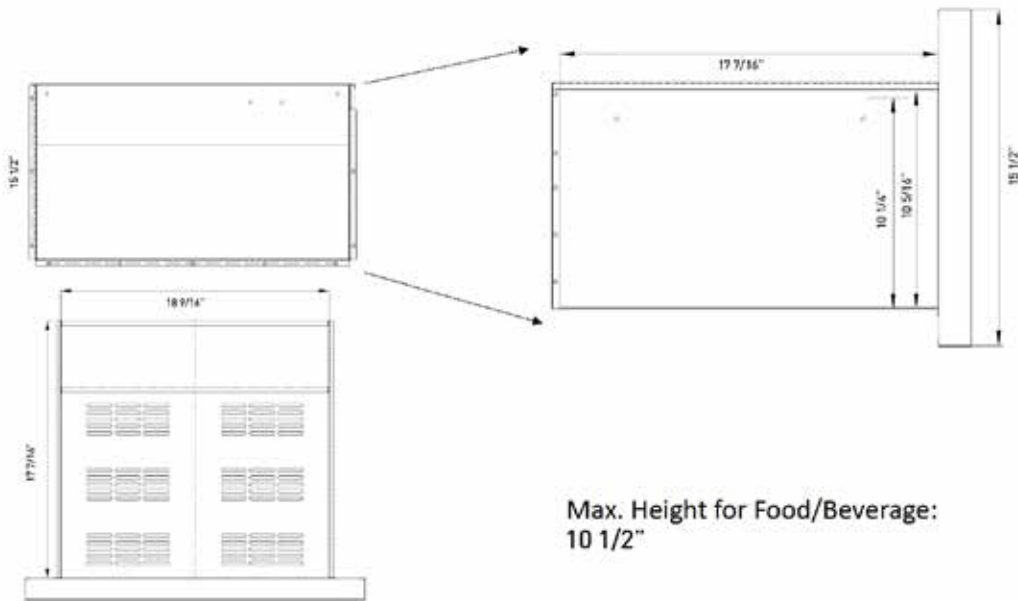

TOP DRAWER

BOTTOM DRAWER