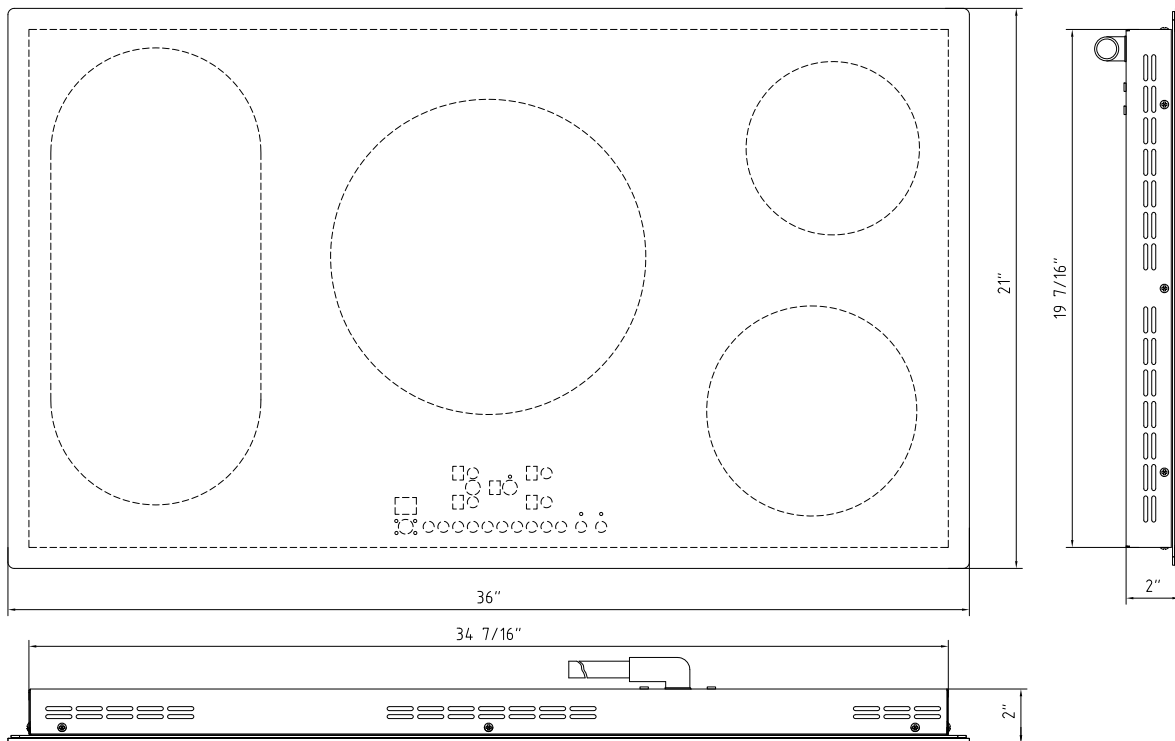

ELEMENT PERFORMANCE

Total Elements	5
Power Level Settings	9
Right Rear Element	1200w
Right Front Element	1800w
Center Element	3600w (Tri-zone 1200w each)
Left Bridge Elements	Left Rear 1600w Left Front 1600w Center Bridge 600W Combine Output 3800W

PRODUCT DIMENSIONS

Product Height (in.)	2"
Product Width (in.)	36"
Product Depth (in.)	21"
Installation Cutout (WxDxH)	34 7/16" 19 7/16" 1 13/16"
Package Size (WxDxH)	39 3/16" 24 1/8" 4 13/16"

PRODUCT WEIGHT

Product Weight	Net: 26.46 lb. Gross: 32.63
Loading Quantity 20 GP / 40 Hq: 370/880 pcs.	

HEAT ELEMENT DIMENSIONS

Total Elements	5
[1] Front Left	8"
[2] Front Right	7.5"
[3] Rear Left	8"
[4] Rear Right	6"
[5] Middle Large	6" / 8" / 11.5"
Power cord: 50 3/8" length	