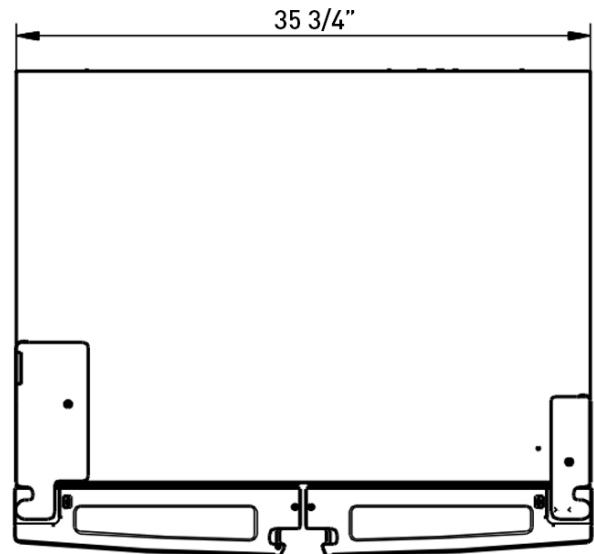

Product: 36 Inch French Door Refrigerator in Stainless Steel, Counter Depth

Model Number: HRF3603F

TECHNICAL DETAILS

Appliance Type	Refrigerator
Color/Finish	Stainless Steel
Refrigerator Capacity	14.2 cu. ft.
Gross Weight (lb.)	326.3 lb
Net Wight (lb.)	302 lb.
Number of Doors	4 Door
Number of Shelves	10
Freezer Baskets/Bins	6
Freezer Capacity	8.38 cu.ft

FEATURES & BENEFITS

- + **Storage Space** - Counter Depth design with generous 22.6 cu. ft. of flexible storage space
- + **Clean Design** - Recessed handles for a clean, sleek and modern look that complements any kitchen design
- + **Showcase LED Lighting** - Showcase LED lighting positioned throughout the interior for better visibility of food inside the refrigerator
- + **Triple-Tech Cooling System** - Triple-tech cooling system controls the temperature of each compartment with a separate airflow, increasing humidity levels and reducing frost build up
- + **Automatic Ice Maker** - Automatic ice maker for on-demand ice
- + **Smart Storage** - Extra large door balcony for large containers, like milk and juice
- + **Door Alarm** - Refrigerator door alarm notifies you if the door is left ajar for too long
- + **Touch Controls** - Electronic touch controls make temperature adjustments easy and accurate
- + **Adjustable Racks and Shelves** - Adjustable racks and retractable shelves designed to fit taller items with ease
- + **Easy-to-Clean** - Beautiful, easy-to-clean finishes are fingerprint and smudge resistant

WARRANTY: TWO YEAR PARTS AND LABOR

PRODUCT DIMENSIONS	
Depth (Excluding Handles)	30 11/16"
Depth (Less Door)	26 3/16"
Height to Top of Door Hinge (in.)	71"
Product Depth (in.)	30 11/16"
Product Width (in.)	35 7/8"
Depth (Including Handles)	No Handle
Depth With Door Open 90 Degrees (In)	44 12/16" or 41 1/4"
Height to Top of Refrigerator (in.)	69 15/16"
Product Height (in.)	71 1/4"