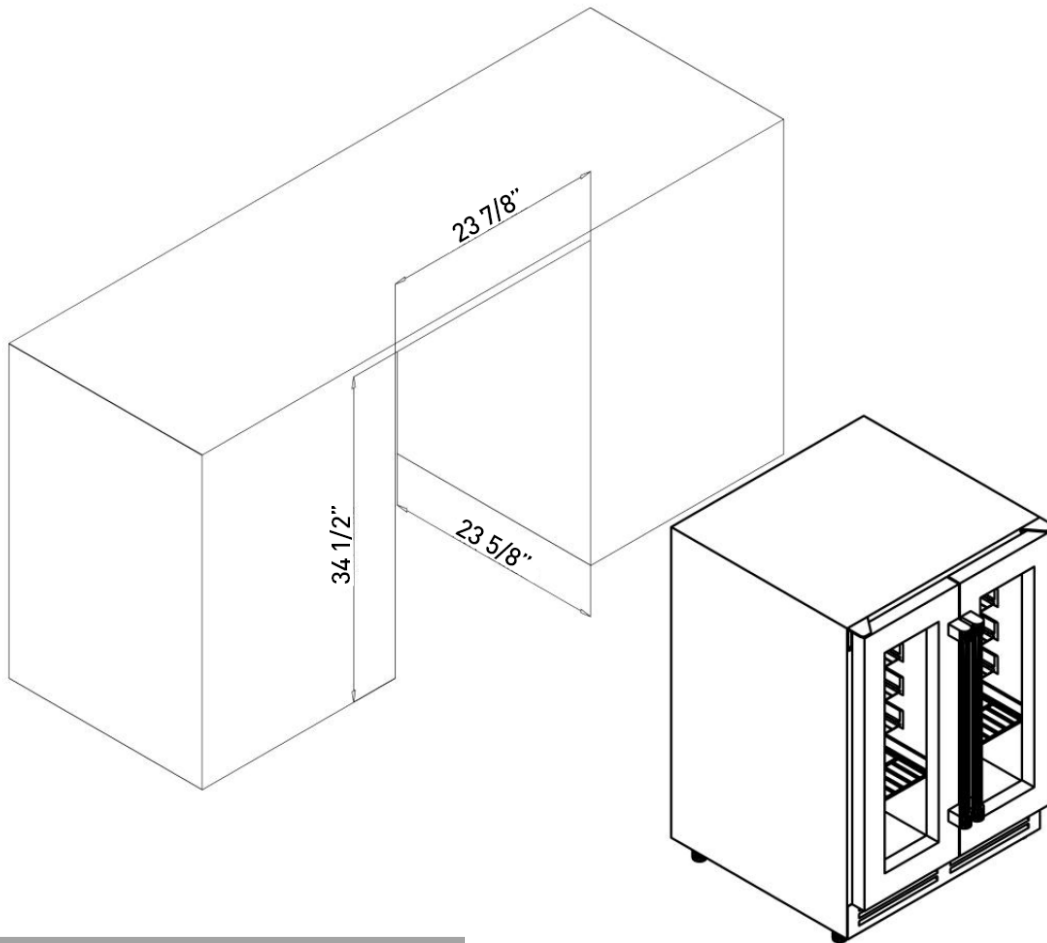

## PRODUCT DIMENSIONS

Cooler Width (in.)	23 1/2"
Depth (Excluding Handles) (in.)	23
Depth (Including Handles) (in.)	26 1/8"
Depth (Less Door) (in.)	21 1/2"
Depth With Door Open 90 Degrees (in.)	34
Height to Top of Door Hinge (in.)	34 1/4"
Product Depth (in.)	23
Product Height (in.)	34 1/4"
Product Width (in.)	23 1/2"

## TECHNICAL DETAILS

Bottle Storage Capacity	42
Color/Finish	Stainless Steel
Voltage (Volts)	120
Minimum Temperature (F)	41
Number of Doors	2 Door
Number of Refrigerator Shelves	10 Shelves
Number of Temperature Zones	Double Zone
Operational Features	LED Controls
Product Weight (lb.)	99 lb

### TWC2402 Installation

This unit is designed for both built-in or free-standing installation. If you plan to use this unit in a built-in application, please follow the requirements shown below.

Cut-out Dimension	
Width	≥23 7/8"
Depth	≥23 5/8"
Height	≥34 1/2"